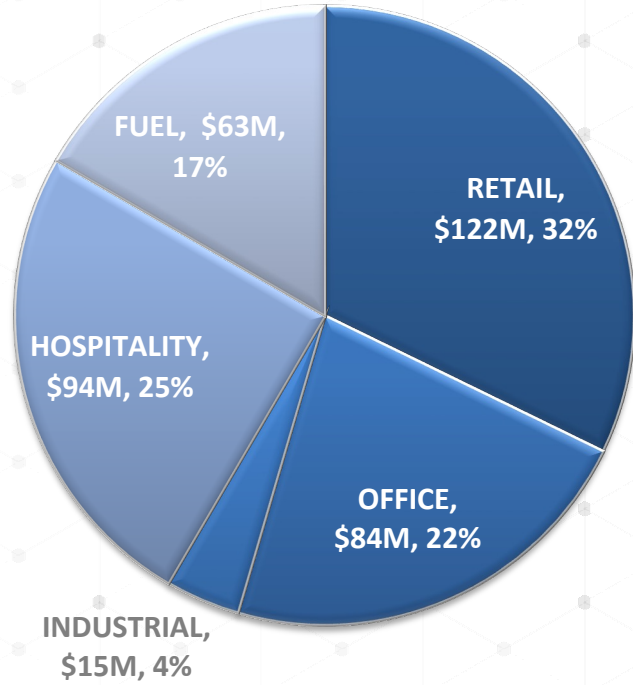

BREAKDOWN OF ASSETS UNDER MANAGEMENT

By Sector

By Location

NATIONAL FOOTPRINT

Brisbane
Emerald Lakes
Currumbin Waters

Dubbo
Shepparton
Melbourne

Tasmania