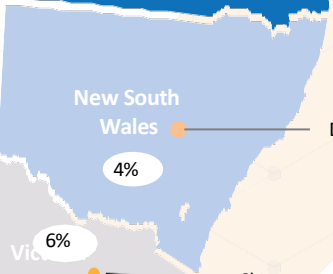

BREAKDOWN OF ASSETS UNDER MANAGEMENT

By Sector

By Location

NATIONAL FOOTPRINT

Brisbane
Emerald Lakes
Currumbin Waters

Dubbo
Shepparton
Melbourne

Tasmania