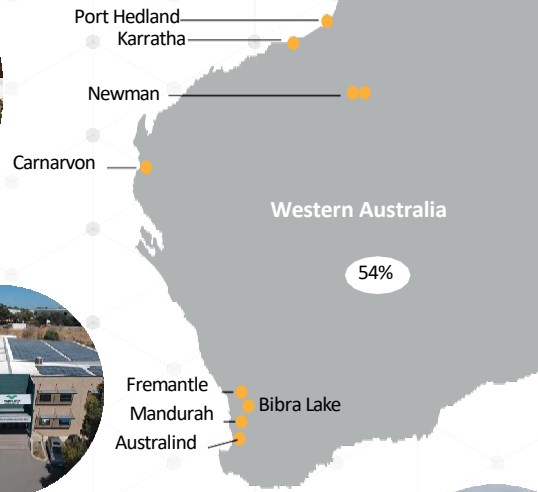

BREAKDOWN OF ASSETS UNDER MANAGEMENT

By Sector

By Location

NATIONAL FOOTPRINT

Brisbane
Emerald Lakes
Currumbin Waters

Dubbo
Shepparton
Melbourne

Tasmania