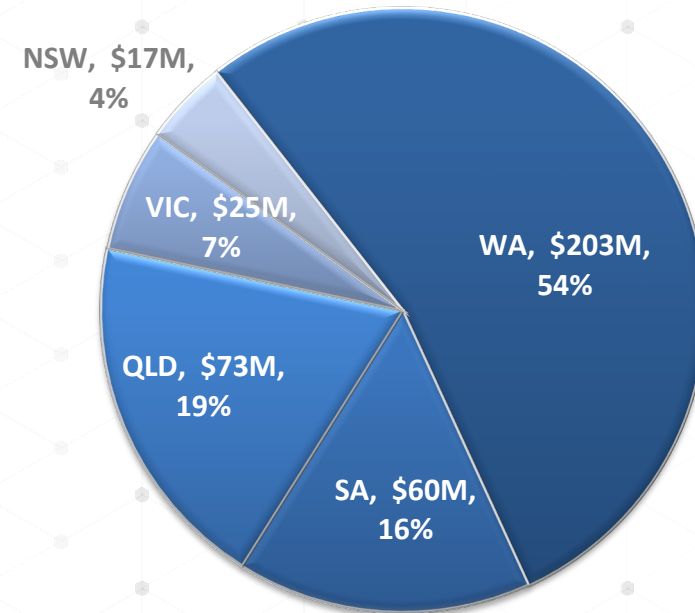

BREAKDOWN OF ASSETS UNDER MANAGEMENT

By Sector

By Location

NATIONAL FOOTPRINT

Brisbane
Emerald Lakes
Currumbin Waters

Dubbo
Shepparton
Melbourne

Tasmania