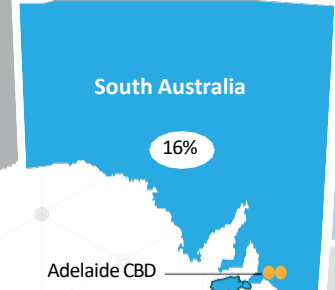

BREAKDOWN OF ASSETS UNDER MANAGEMENT

By Sector

By Location

NATIONAL FOOTPRINT

Brisbane
Emerald Lakes
Currumbin Waters

Dubbo
Shepparton
Melbourne

Tasmania